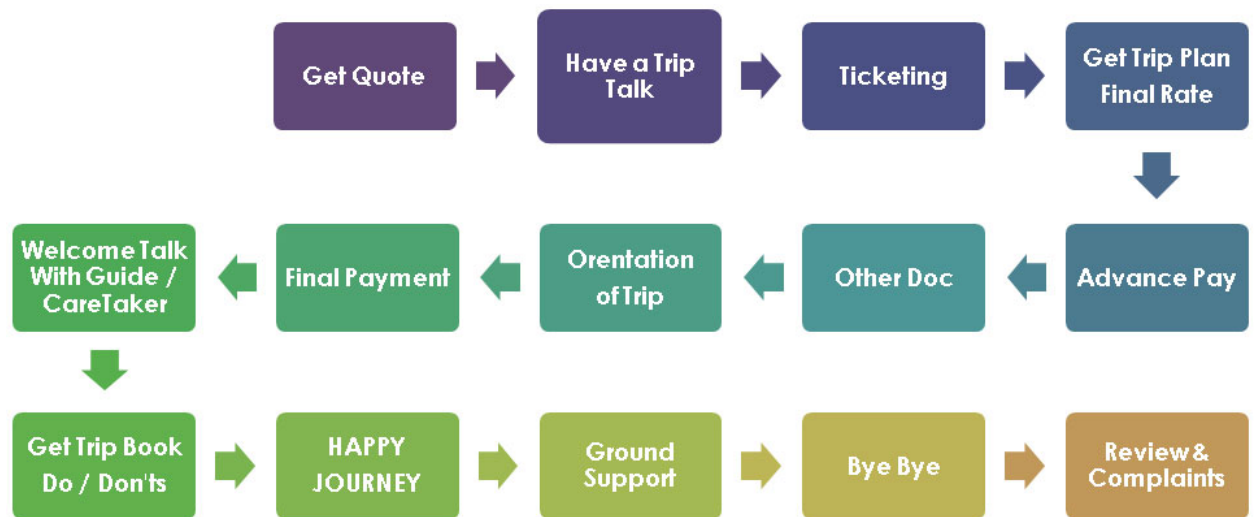

Final Rate is depend on: flight, train, Arrival / Departure time, Season, Day, USD or local currency rate, Type of transport etc :: **Final Costing Will Do After Ticketing / Here lowest Airfare /Train SL calculated ::**
:: WE GUARANTEE The Prices OF LAND PACKAGES ONLY Not Flight/train Ticket prices::