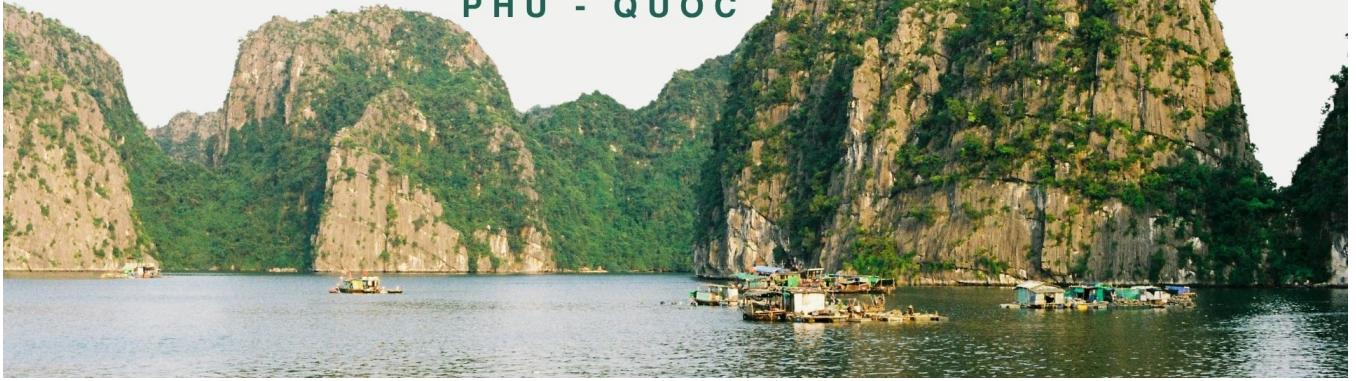

VIETNAM

PHU - QUOC

PHU - QUOC

Family

4 NIGHTS -5 DAYS

trip care®

The Destination Management Company

*The Most Trusted & Lovable Travel
Company*

ITINERARY
4 NIGHTS - 5 DAYS

DAY 1: ARRIVAL IN PHU QUOC & KISS OF THE SEA SHOW

Arrive in Phu Quoc, meet your local guide, and transfer for lunch. Check in to the hotel and relax. In the evening, explore the local market, enjoy a beach walk, have dinner at an Indian restaurant, and witness the spectacular **Kiss of the Sea** show. Overnight stay in Phu Quoc.

DAY 2: 3 ISLAND TOUR & HON THOM CABLE CAR

After breakfast, enjoy a shared island-hopping tour covering **Gam Ghi Island** (snorkeling), **Mong Tay Island**, and **May Rut Trong Island** with lunch. Later, visit **Hon Thom Island**, enjoy **Aquatopia Water Park**, and ride the world's longest sea-crossing cable car. Visit **Sunset Sanato Beach Club**, followed by dinner and overnight stay in Phu Quoc.

DAY 4: GRAND WORLD PHU QUOC

After breakfast, explore **Grand World - The Sleepless City**, featuring Venice-style canals, Bamboo Legend, European architecture, and shopping streets. Optional visit to the Teddy Bear Museum. Evening at leisure, followed by dinner and overnight stay in Phu Quoc.